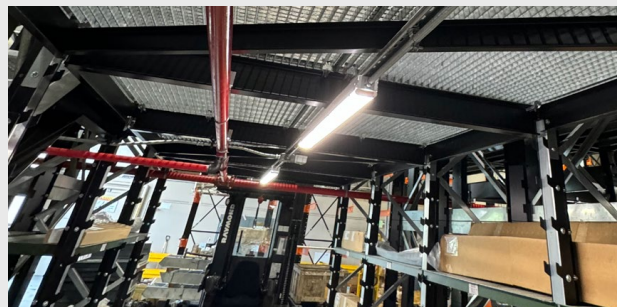

As the rack is free-standing, the IARS system allows users to retrieve, relocate and reconfigure the fully loaded systems with just a regular forklift. **RACKMEZZ** takes this already versatile rack system to the next level by combining adjustable mezzanine walkways, internal space-efficient stair kits, pallet gates, and open mezzanine decking to create incredibly versatile and integrated storage structures

RACKMEZZ takes this already versatile rack system to the next level by combining adjustable mezzanine walkways, internal space-efficient stair kits, pallet gates, and open mezzanine decking to create incredibly versatile and integrated storage structures

RACKMEZZ drawer system offer partitions and dividers for multiple compartment configurations.

- 1 Adjustable Mezzanine Walkways
- 2 Stair Kit
- 3 Pallet Gate
- 4 Open Mezzanine Deck

STAIR / CATWALK

SERVICE LIFTS

FIRE SUPPRESSION / LIGHTING

DRAWER OPTIONS

Dividers can be reconfigured at every 2"

Partitions can be reconfigured at every 3"

IDEAL FOR STOCK TRANSFER

BANAIR DRAWERS can be specifically designed with inserts that match Planograph Details for specific configurations to allow easy transfer of stock between both