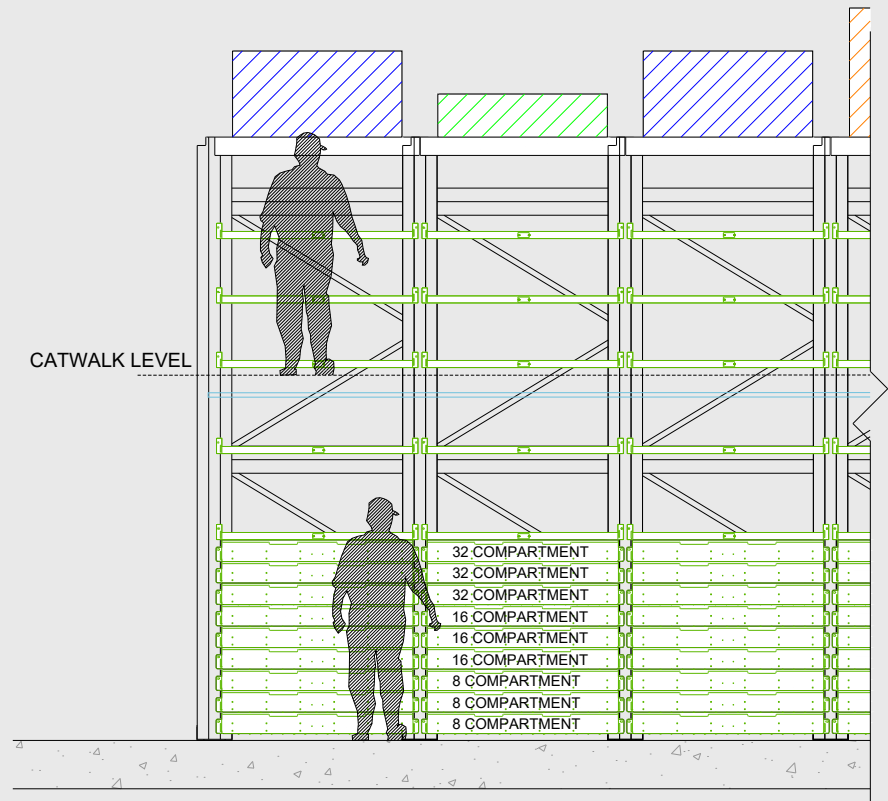

As the rack is free-standing, the IARS system allows users to retrieve, relocate and reconfigure the fully loaded systems with just a regular forklift. **RACKMEZZ** takes this already versatile rack system to the next level by combining adjustable mezzanine walkways, internal space-efficient stair kits, pallet gates, and open mezzanine decking to create incredibly versatile and integrated storage structures

RACKMEZZ takes this already versatile rack system to the next level by combining adjustable mezzanine walkways, internal space-efficient stair kits, pallet gates, and open mezzanine decking to create incredibly versatile and integrated storage structures

RACKMEZZ drawer system offer partitions and dividers for multiple compartment configurations.

- 1 Adjustable Mezzanine Walkways
- 2 Stair Kit
- 3 Pallet Gate
- 4 Open Mezzanine Deck

STAIR / CATWALK

SERVICE LIFTS

FIRE SUPPRESSION / LIGHTING

DRAWER OPTIONS

Dividers can be reconfigured at every 2"

Partitions can be reconfigured at every 3"

IDEAL FOR STOCK TRANSFER

BANAIR DRAWERS can be specifically designed with inserts that match Planograph Details for specific configurations to allow easy transfer of stock between both