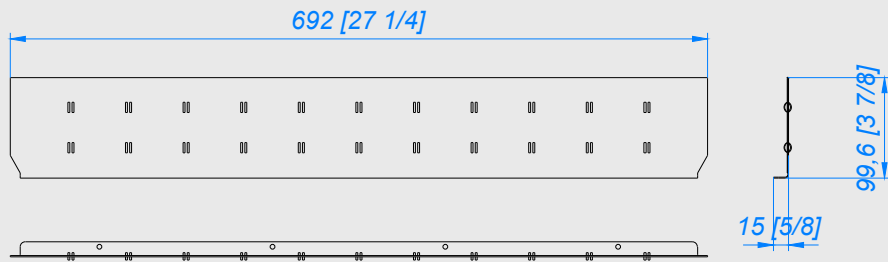

FIRE SUPPRESSION / LIGHTING

DRAWER OPTIONS

Dividers can be reconfigured at every 2"

Partitions can be reconfigured at every 3"

IDEAL FOR STOCK TRANSFER

BANAIR DRAWERS can be specifically designed with inserts that match Planograph Details for specific configurations to allow easy transfer of stock between both