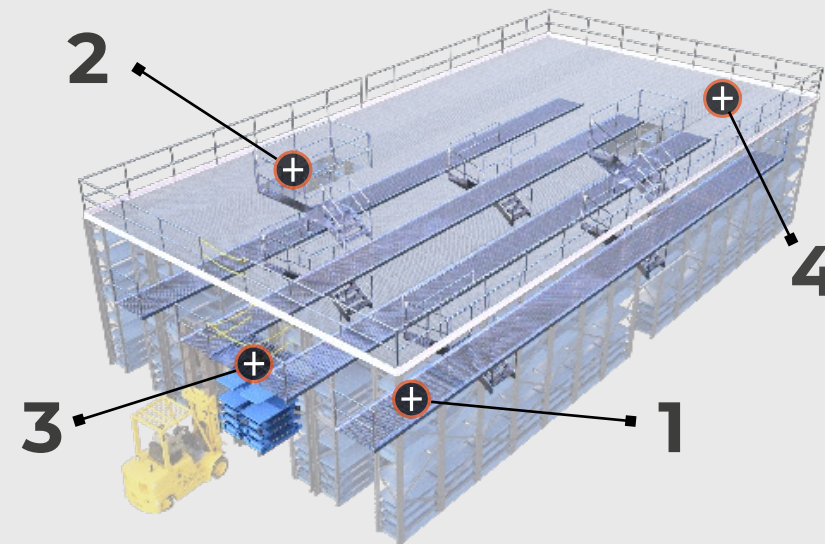

RACK MEZZ™

RACK SUPPORTED
MULTI-LEVEL STORAGE

**RACK
MEZZ™**

HOW THE SYSTEM WORKS>

RACKMEZZ is built upon the outstandingly flexible Instantly Adjustable Rack System (IARS) from BANAIR which comes with a LIFETIME WARRANTY.

As the rack is free-standing, the IARS system allows users to retrieve, relocate and reconfigure the fully loaded systems with just a regular forklift. **RACKMEZZ** takes this already versatile rack system to the next level by combining adjustable mezzanine walkways, internal space-efficient stair kits, pallet gates, and open mezzanine decking to create incredibly versatile and integrated storage structures

RACKMEZZ takes this already versatile rack system to the next level by combining adjustable mezzanine walkways, internal space-efficient stair kits, pallet gates, and open mezzanine decking to create incredibly versatile and integrated storage structures

FIRE SUPPRESSION / LIGHTING

DRAWER OPTIONS

Dividers can be reconfigured at every 2"

Partitions can be reconfigured at every 3"

IDEAL FOR STOCK TRANSFER

BANAIR DRAWERS can be specifically designed with inserts that match Planograph Details for specific configurations to allow easy transfer of stock between both