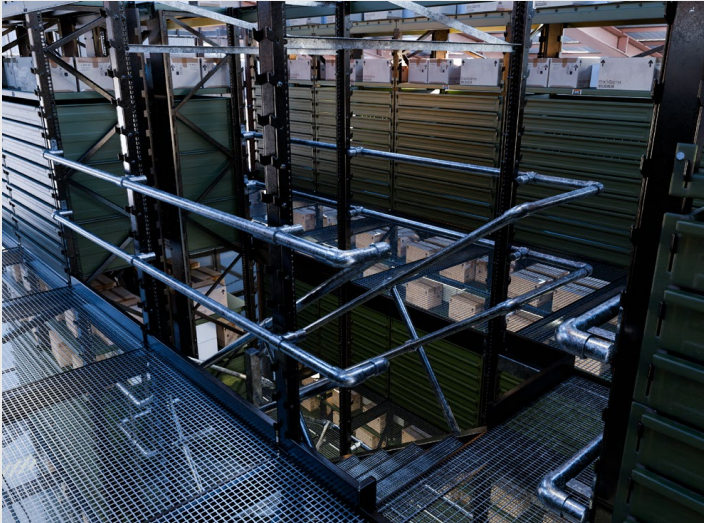

STAIR / CATWALK