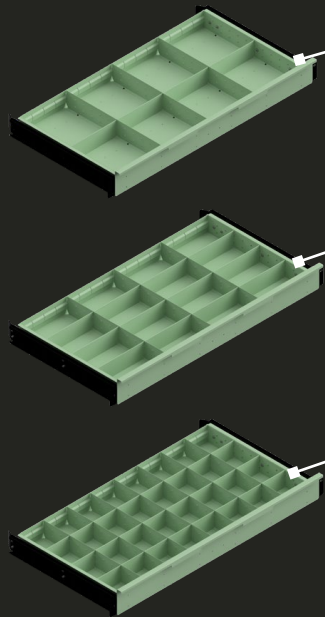

As the rack is free-standing, the IARS system allows users to retrieve, relocate and reconfigure the fully loaded systems with just a regular forklift. **RACKMEZZ** takes this already versatile rack system to the next level by combining adjustable mezzanine walkways, internal space-efficient stair kits, pallet gates, and open mezzanine decking to create incredibly versatile and integrated storage structures

RACKMEZZ takes this already versatile rack system to the next level by combining adjustable mezzanine walkways, internal space-efficient stair kits, pallet gates, and open mezzanine decking to create incredibly versatile and integrated storage structures

RACKMEZZ drawer system offer partitions and dividers for multiple compartment configurations.

- 1 Adjustable Mezzanine Walkways
- 2 Stair Kit
- 3 Pallet Gate
- 4 Open Mezzanine Deck

STAIR / CATWALK

SERVICE LIFTS

FIRE SUPPRESSION / LIGHTING

DRAWER OPTIONS

Dividers can be reconfigured at every 2"

Partitions can be reconfigured at every 3"

IDEAL FOR STOCK TRANSFER

BANAIR DRAWERS can be specifically designed with inserts that match Planograph Details for specific configurations to allow easy transfer of stock between both