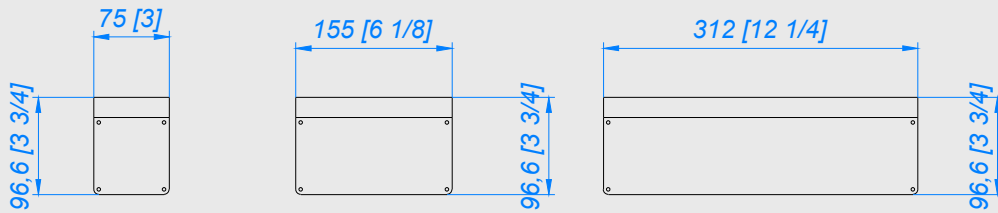

Dividers can be reconfigured at every 2"